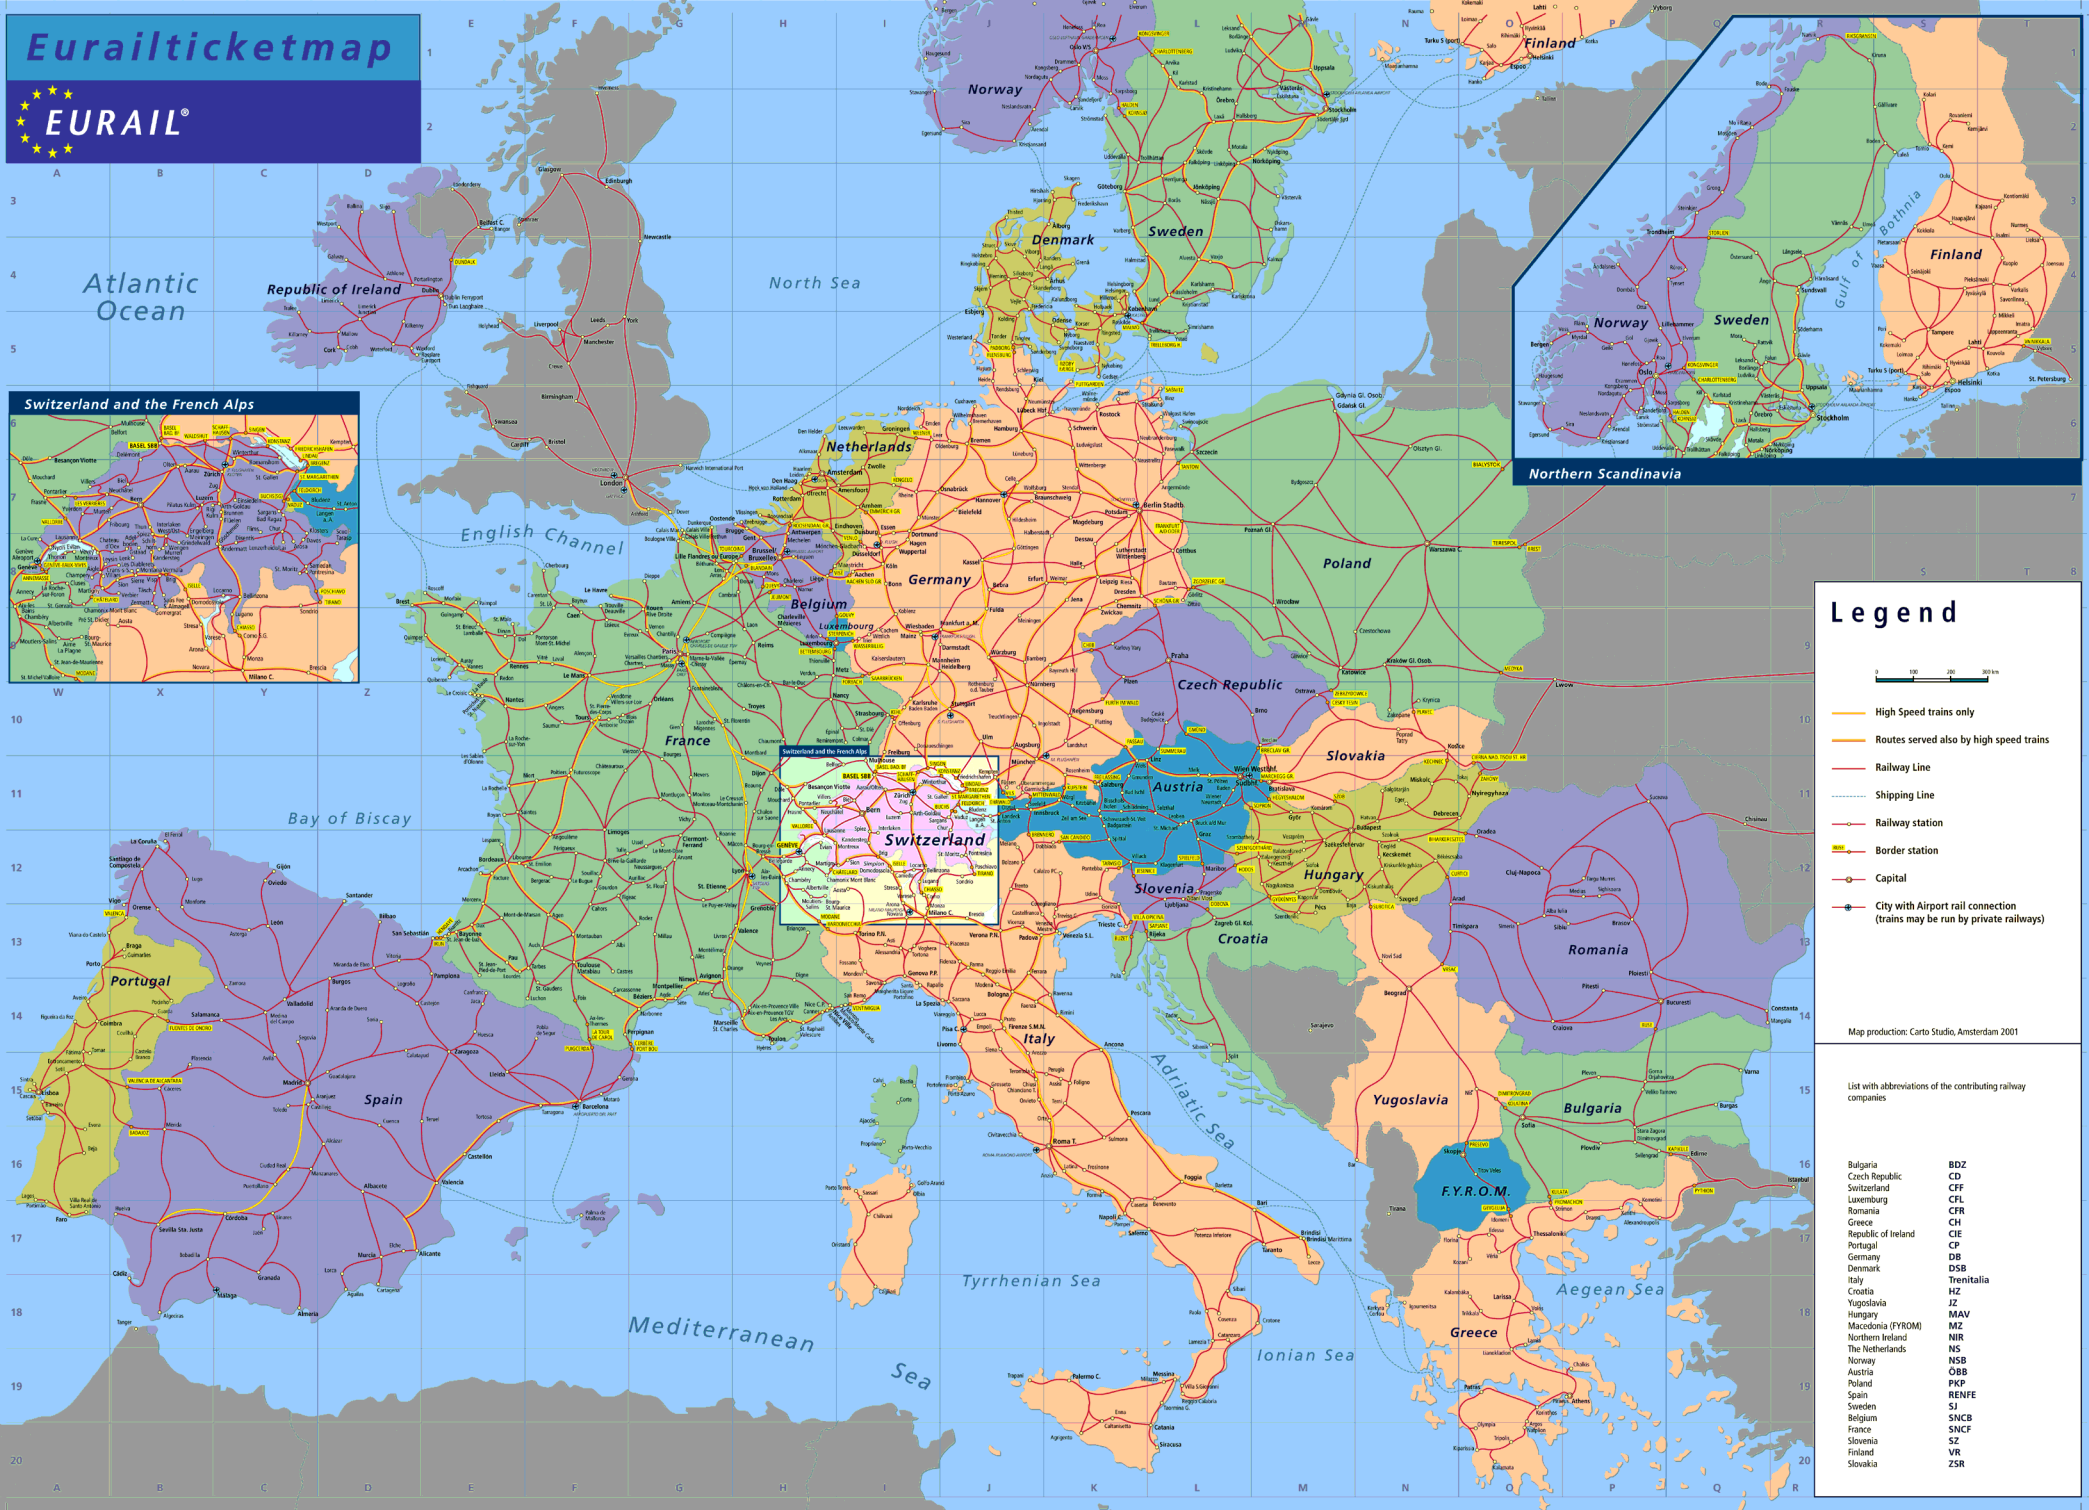

Eurailticketmap

Legend

- High Speed trains only
- Routes served also by high speed trains
- Railway Line
- Shipping Line
- Railway station
- Border station
- Capital
- City with Airport rail connection (trains may be run by private railways)

Map production: Carto Studio, Amsterdam 2001

List with abbreviations of the contributing railway companies

| | |
|---------------------|-------|
| Bulgaria | BDZ |
| Czech Republic | CD |
| Switzerland | CF |
| Luxembourg | CFL |
| Romania | CFR |
| Greece | CH |
| Republic of Ireland | CIE |
| Portugal | CP |
| Germany | DB |
| Denmark | DSB |
| Trentitalia | HZ |
| Croatia | JZ |
| Yugoslavia | MAV |
| Hungary | MZ |
| Macedonia (FYROM) | NIR |
| Northern Ireland | NS |
| The Netherlands | NSB |
| Austria | ÖBB |
| Poland | PKP |
| Spain | RENFE |
| Sweden | SJ |
| Belgium | SNCB |
| France | SNCF |
| Slovenia | SZ |
| Ireland | VR |
| Slovakia | ZSR |